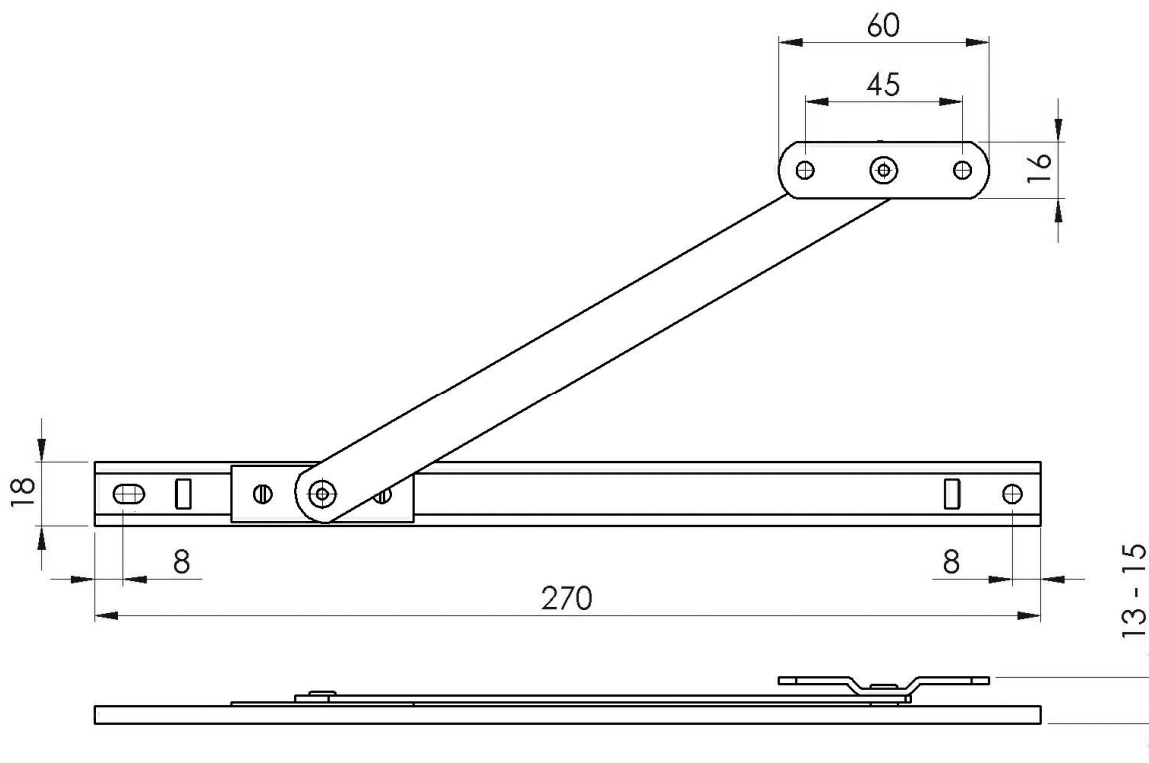

# CASEMENT RESTRICTOR STAYS

With operator safety in mind, casement restrictor stays offer a non-releasable restrictor for casement windows. The Restrictor allows ventilation with a degree of security - particularly in multi-storey situations.

## Features:

- The Casement Restrictor is 270mm in length.
- Smooth operation using a plastic carriage manufactured from nylon.
- Manufactured from premium grade steel.
- Can be used in conjunction with a friction hinge, butt hinge or continuous hinge.
- Can also be used as a friction adjustor or a restrictor device.
- The restrictor is invisible when the window is closed as it is installed in the cavity.

# CASEMENT RESTRICTOR STAYS