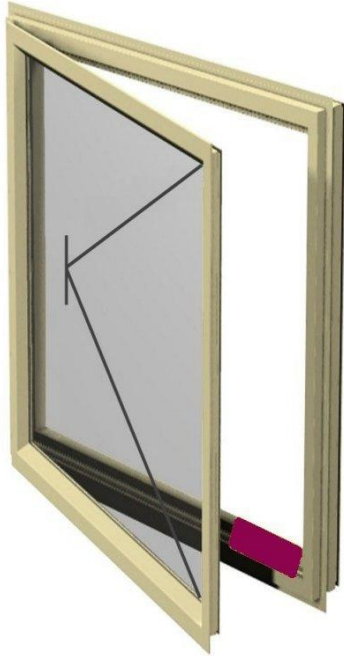

P1102: Casement Restrictor Stay 270mm

Casement Window